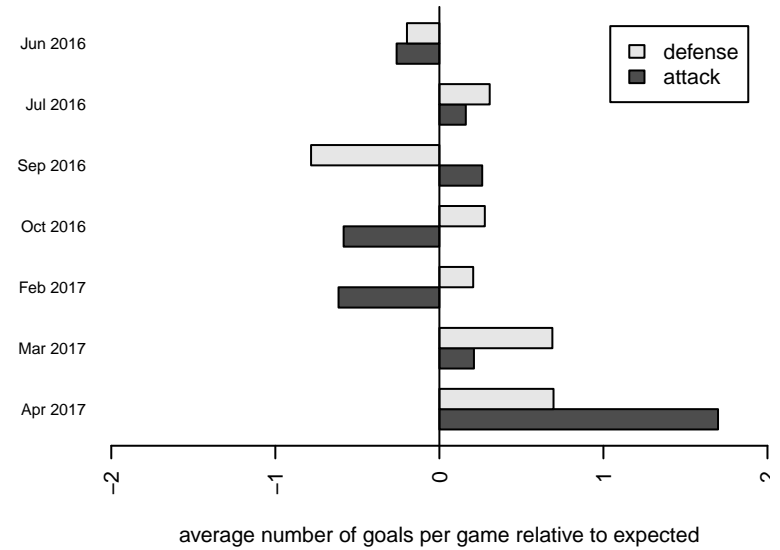

Performance relative to 13 month average