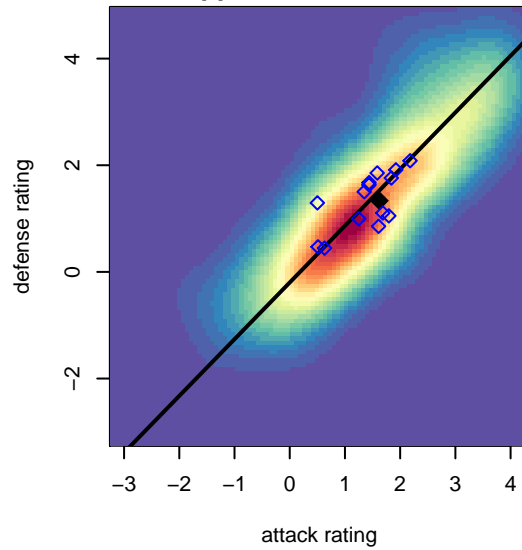

**attack and defense rating
relative to others at age
and all opponents in last 13 months**