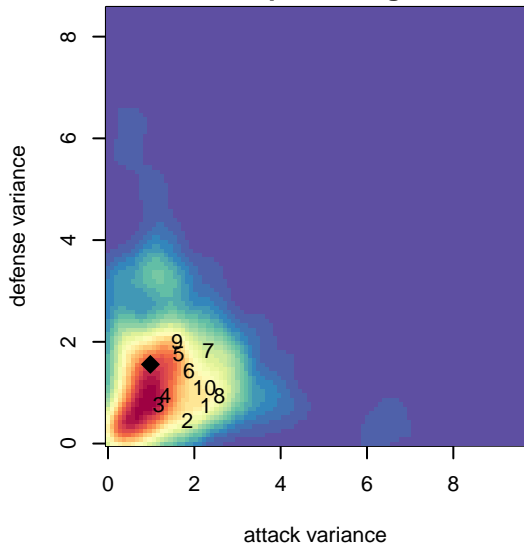

Highline Premier Blue G03

Highline Premier FC
 Burien, WA
 G03 total strength=1227
 attack=5.07 defense=3.8
 fall league = PSPL WSPL 2 U14
 spr league = Spr PSPL Classic 1 West U14

alt names used:
 Highline Premier Eagles G03
 Highline Premier FC Eagles 03
 HIGHLINE PREMIER FCEAGLES 03
 HPFC EAGLESG03 (WA)
 Highline Premier FC Eagles 03
 HIGHLINE PREMIER FC EAGLES 03 (WA)

Highline Premier Blue G03
 Dots are actual minus expected GF (blue circles) and GA (red triangles).
 Blue line is smoothed change in attack strength. Red is smoothed change in defense strength.

**attack and defense variance (black dot)
relative to other teams
and top 10 in region**