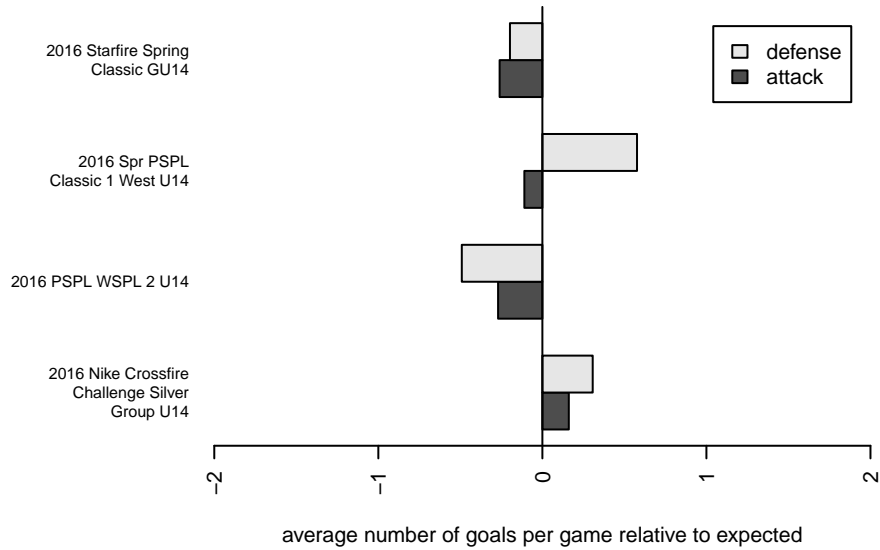

Performance relative to 13 month average