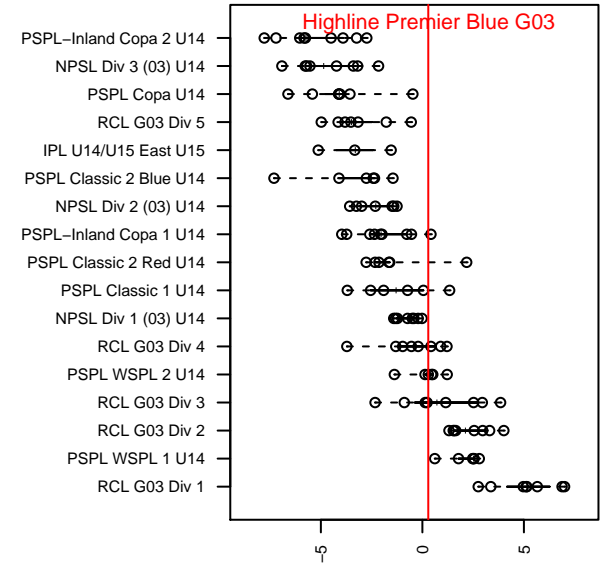

**attack and defense rating
relative to others at age
and all opponents in last 13 months**