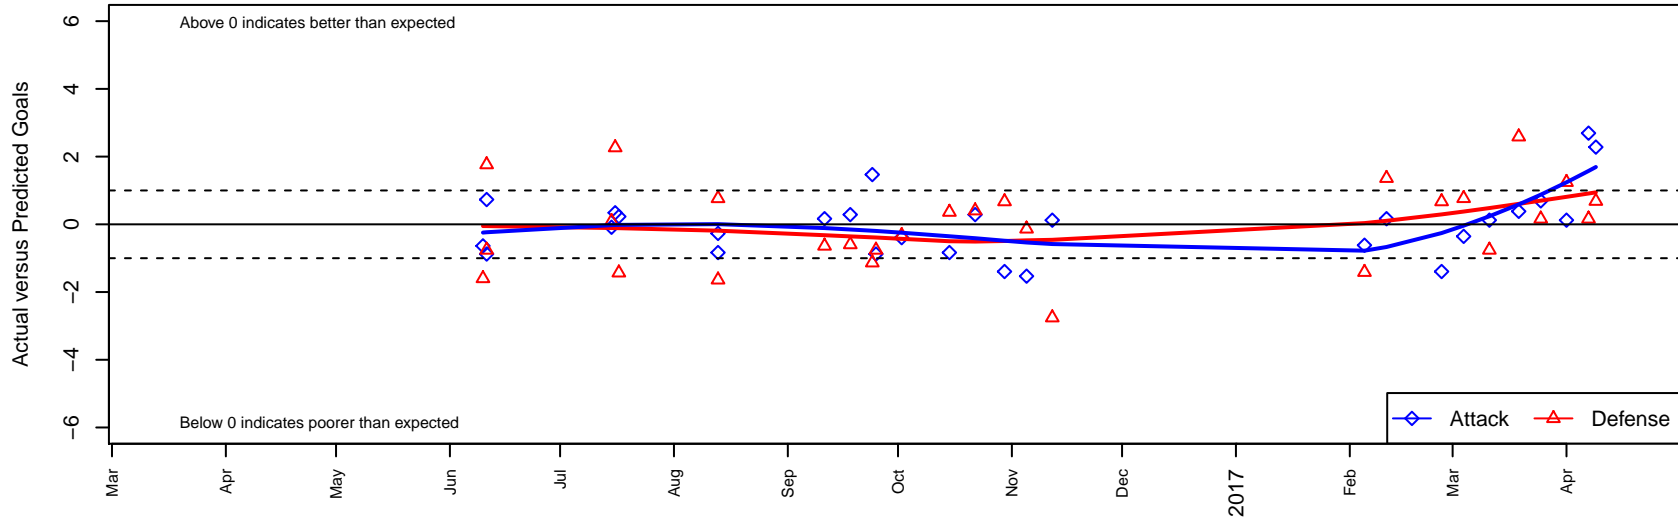

Highline Premier Blue G03

Highline Premier FC
 Burien, WA
 G03 total strength=1227
 attack=5.07 defense=3.8
 fall league = PSPL WSPL 2 U14
 spr league = Spr PSPL Classic 1 West U14

alt names used:
 Highline Premier Eagles G03
 Highline Premier FC Eagles 03
 HIGHLINE PREMIER FCEAGLES 03
 HPFC EAGLESG03 (WA)
 Highline Premier FC Eagles 03
 HIGHLINE PREMIER FC EAGLES 03 (WA)

Venues played:
 2016 Starfire Spring Classic GU14
 2016 Nike Crossfire Challenge Silver Group U1
 2016 Central WA Super Cup U14 Gold
 2016 PSPL WSPL 2 U14
 2016 Spr PSPL Classic 1 West U14
 2016 WA Cup U14 Silver U14

Highline Premier Blue G03
 Dots are actual minus expected GF (blue circles) and GA (red triangles).
 Blue line is smoothed change in attack strength. Red is smoothed change in defense strength.

**attack and defense variance (black dot)
relative to other teams
and top 10 in region**